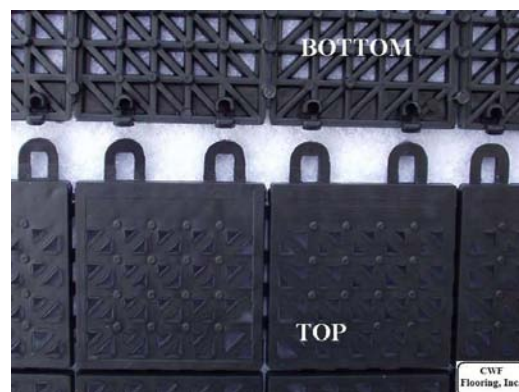

Available in solid Polypropylene with a static load rating of 16,000 lbs per sq

Solid or Flexible will keep any deck dry.

SET-101 Solid Polypropylene 12" x 12" x 1/2"

SET-202 Flexible PVC 12" x 12" x 1/2"

SET-TRIM Male and female for both formats 12" x 1 3/4" x 1/2"

All-Courts™ Available from stock: White, Terracotta, Forest Green, Light Gray, Medium Blue, Black and Yellow.

CWF Flooring, Inc. 38325 6th St. East, PALMDALE, CA 93550 USA Tel. 1-661-273-8700
Fax. 1-661-885-8300 www.SportTiles.pro E-mail: sales@SportTiles.pro

Latch Locks

There are 32 latch locks per tile.

16 females and 16 males per each 12" square tile.

A
CWF Flooring, Inc.
Company

CWF
Flooring, Inc.