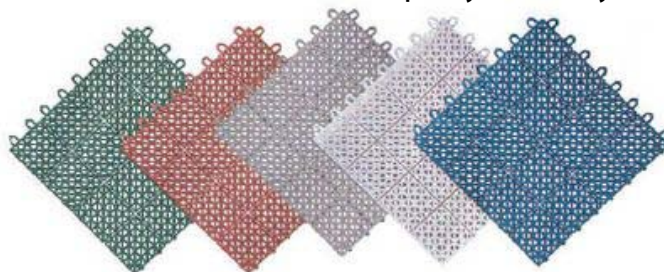

Sport Expansion All-Courts™ Game Sports Tiles

1'x1' modules snap securely together with 32 latch locks per tile to form a continuous surface of any size.

Sport Expansion Sport Tiles: Quick & easy installation

Available in solid Polypropylene with a static load rating of 16,000 lbs per sq

Solid or Flexible will keep any deck dry.

SET-101 Solid Polypropylene 12" x 12" x 1/2"

SET-202 Flexible PVC 12" x 12" x 1/2"

SET-TRIM Male and female for both formats 12" x 1 3/4" x 1/2"

All-Courts™ Available from stock: White, Terracotta, Forest Green, Light Gray, Medium Blue, Black and Yellow.

CWF Flooring, Inc. 38325 6th St. East, PALMDALE, CA 93550 USA Tel. 1-661-273-8700
Fax. 1-661-885-8300 www.SportTiles.pro E-mail: sales@SportTiles.pro